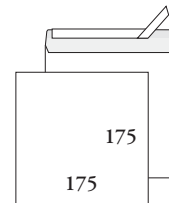

331810 175 x 175 MUNKEN LYNX SSS
strip-seal flap, inside print Cool Grey 2,
120 g FSC-certified Munken Lynx