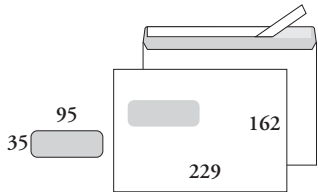

175000 C5 DIGI SSS ki
window envelope, strip-seal flap on long edge, compact grey inside print, 90 g offset