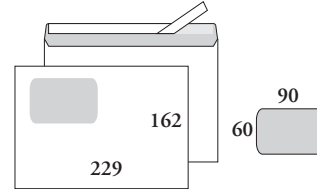

211550 C5 NATURA SSS I
maxi-window envelope, strip-seal
flap on long edge, compact grey
inside print,
80 g FSC-certified paper