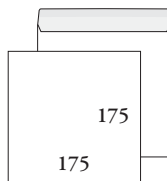

332800 175 x 175 MUNKEN POLAR
gummed flap, inside print Cool Grey 2,
120 g FSC-certified Munken Polar