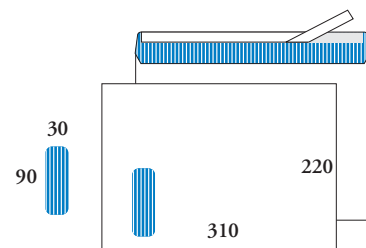

168100 E4P AKSSS
window envelope, strip-seal flap on long
edge, blue/white striped inside print,
95 g offset