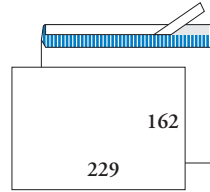

201510 C5 RKSSS
strip-seal flap on long edge,
blue/white striped inside print,
80 g offset