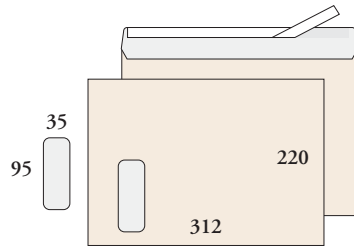

334300 220 x 312P MUNKEN PURE SSS
window envelope, strip-seal flap on long edge, inside print Cool Grey 2, 120 g FSC-certified Munken Pure