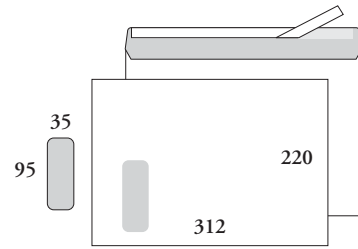

211410 220 x 312P NATURA SSS
window envelope, strip-seal flap on long
edge, compact grey inside print,
100 g FSC-certified paper

C/E5-ENVELOPES, NATURA