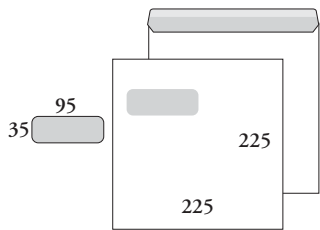

C6-ENVELOPES, PRIMUS

226010 C6 PRIMUS
gummed flap on long edge, grey inside print, 95 g offset

226020 C6 PRIMUS SSS ki
window envelope, strip-seal flap on long edge, grey inside print, 95 g offset

DM-ENVELOPES WITH GRAY INSIDE