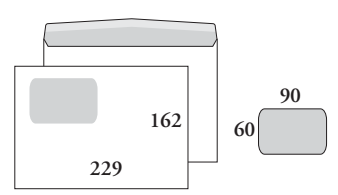

225090 C5 PRIMUS I
maxi-window envelope, gummed flap on long edge, grey inside print, 90 g offset