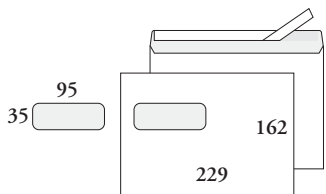

331512 C5 MUNKEN LYNX SSS ki
window envelope, strip-seal flap on long edge,
inside print Cool Grey 2, 120 g FSC-certified
Munken Lynx