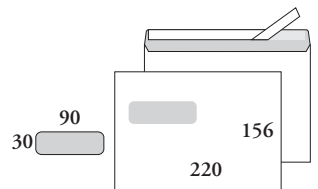

211540 E5 NATURA SSS
window envelope, strip-seal flap
on long edge, compact grey
inside print,
80 g FSC-certified paper