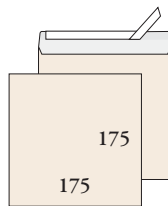

338100 175 x 175 MUNKEN PURE SSS
strip-seal flap, inside print Cool Grey 2, 120 g FSC-certified Munken Pure