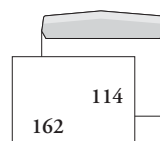

C6-ENVELOPES, PRIMUS

226010 C6 PRIMUS
gummed flap on long edge, grey inside print, 95 g offset