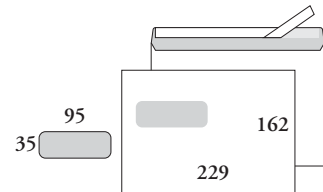

211500 C5 NATURA SSS
strip-seal flap on long edge,
compact grey inside print,
80 g FSC-certified paper

211510 C5 NATURA SSS ki
window envelope, strip-seal flap on
long edge, compact grey inside print,
80 g FSC-certified paper