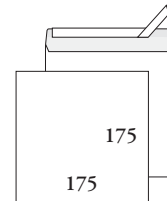

332810 175 x 175 MUNKEN POLAR SSS
strip-seal flap, inside print Cool Grey 2, 120 g FSC-certified Munken Polar