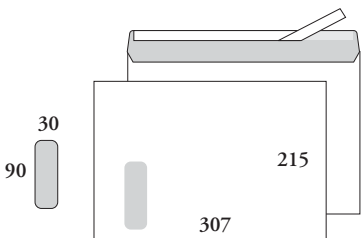

224070 215 x 307P PRIMUS SSS
window envelope, strip-seal flap on
long edge, grey inside print,
100 g offset