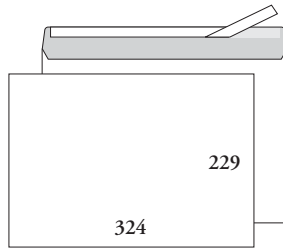

211400 C4 NATURA SSS
strip-seal flap on long edge, compact
grey inside print,
100 g FSC-certified paper