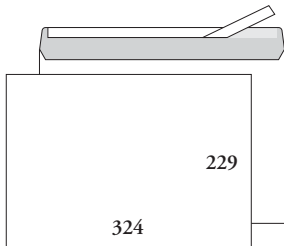

COMPACT-ENVELOPES

201430 C4 COMPACT SSS
grey inside print, strip-seal flap on
long edge, inside print
PANTONE 428, 95 g offset

201530 C5 COMPACT SSS
grey inside print, strip-seal flap on
long edge, inside print PANTONE
428, 80 g offset