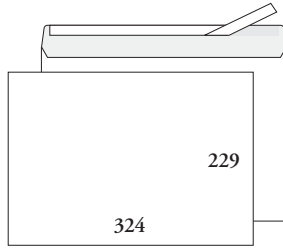

332420 C4 MUNKEN POLAR SSS
strip-seal flap on long edge,
inside print Cool Grey 2,
120 g FSC-certified Munken Polar