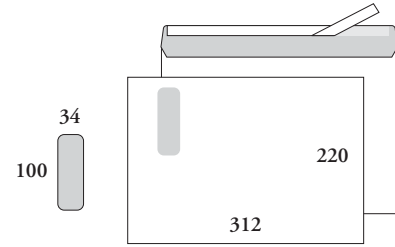

224051 220 x 312P PRIMUS SSS
window envelope, strip-seal flap on long edge, grey inside print, 95 g offset

284010 220 x 312P OPUS SSS H2
window envelope, strip-seal flap on long edge, grey inside print, 90 g offset