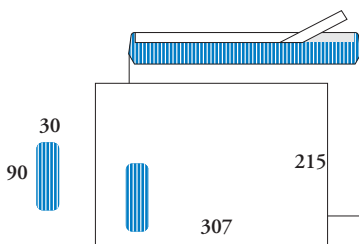

168300 215 x 307P AKSSS
window envelope, strip-seal flap on long
edge, blue/white striped inside print,
95 g offset