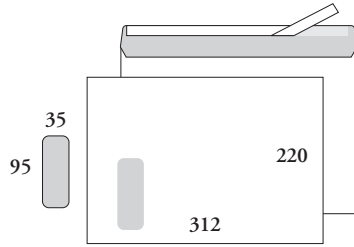

224071 215 x 307P PRIMUS SSS I
maxi-window envelope, strip-seal flap on long edge, grey inside print, 100 g offset

224051 220 x 312P PRIMUS SSS
window envelope, strip-seal flap on long edge, grey inside print, 95 g offset