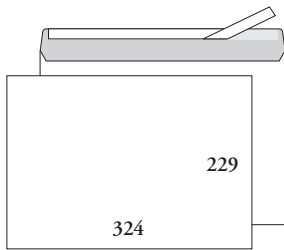

DIGI-ENVELOPES

DIGI-Envelopes are designed for digital printing. The window-foil withstands a temperature of 150°C degrees, which eliminates problems connected to “normal” window-foil. The inside print is grey PMS 428.

DIGI-ENVELOPES

174100 C4 DIGI SSS
strip-seal flap on long edge, compact grey inside print, 95 g offset