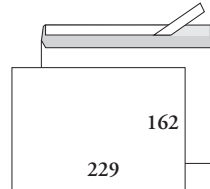

225040 C5 PRIMUS SSS
strip-seal flap on long edge, grey inside print, 90 g offset