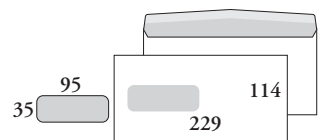

227010 C65 PRIMUS
gummed flap on long edge, grey inside print, 90 g offset

227020 C65 PRIMUS ki
window envelope, gummed flap on long edge, grey inside print, 90 g offset