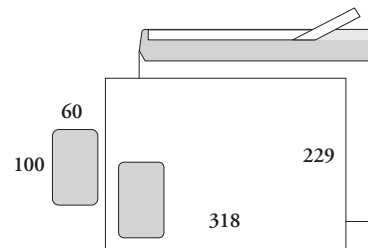

224050 EC4P PRIMUS SSS I
maxi-window envelope, strip-seal flap
on long edge, grey inside print,
100 g offset