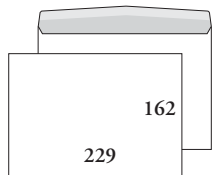

225010 C5 PRIMUS
gummed flap on long edge, grey inside print, 90 g offset