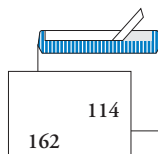

206100 C6 RKSSS
strip-seal flap on long edge,
blue/white striped inside print,
80 g offset