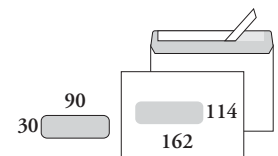

226020 C6 PRIMUS SSS ki
window envelope, strip-seal flap on long edge, grey inside print, 95 g offset