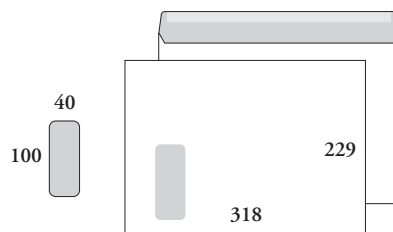

224030 EC4P PRIMUS
window envelope, gummed flap
on long edge, grey inside print,
100 g offset