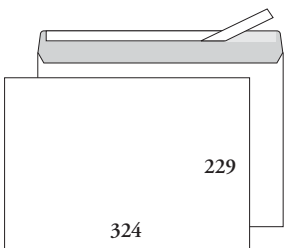

224020 C4 PRIMUS SSS
strip-seal flap on long edge,
grey inside print,
100 g offset