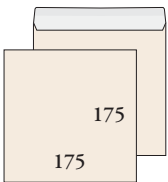

338000 175 x 175 MUNKEN PURE
gummed flap, inside print Cool Grey 2, 120 g FSC-certified Munken Pure