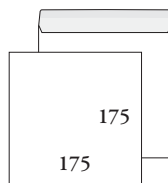

331800 175 x 175 MUNKEN LYNX
gummed flap, inside print Cool Grey 2,
120 g FSC-certified Munken Lynx