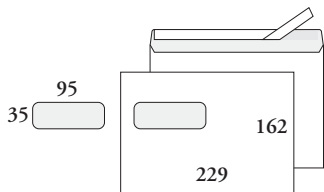

332512 C5 MUNKEN POLAR SSS ki
window envelope, strip-seal flap on long edge, inside print Cool Grey 2, 120 g FSC-certified Munken Polar