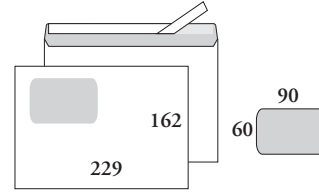

225070 C5 PRIMUS SSS I
maxi-window envelope, strip-seal flap on long edge, grey inside print, 90 g offset