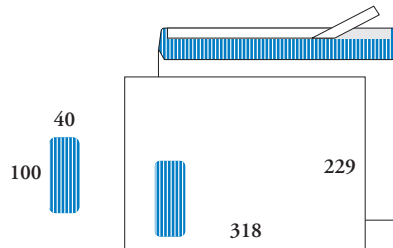

183410 EC4P AK
window envelope, gummed flap on long
edge, blue/white striped inside print,
95 g offset

162410 EC4P AKSSS
window envelope, strip-seal flap on long
edge, blue/white striped inside print,
95 g offset