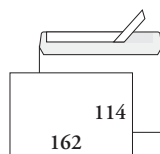

331602 C6 MUNKEN LYNX SSS
strip-seal flap on long edge, inside print
Cool Grey 2, 120 g FSC-certified
Munken Lynx