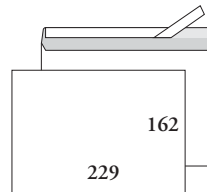

211500 C5 NATURA SSS
strip-seal flap on long edge,
compact grey inside print,
80 g FSC-certified paper