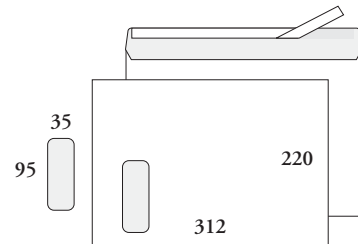

331404 220 x 312P MUNKEN LYNX SSS
window envelope, strip-seal flap on long
edge, inside print Cool Grey 2,
120 g FSC-certified Munken Lynx