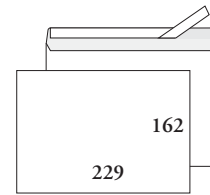

331502 C5 MUNKEN LYNX SSS
strip-seal flap on long edge, inside print
Cool Grey 2, 120 g FSC-certified
Munken Lynx