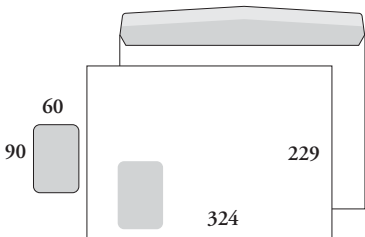

B/C/E4-ENVELOPES, PRIMUS

224010 C4 PRIMUS
gummed flap on long edge,
grey inside print,
100 g offset

224080 C4 PRIMUS PK
gummed flap on long edge,
grey inside print,
95 g offset

224090 C4P PRIMUS PK ki
window envelope, gummed flap on
long edge, grey inside print,
95 g offset