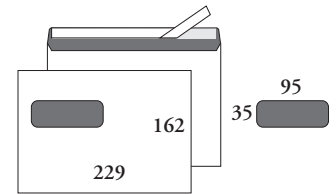

135100 C5 SECURITY SSS ki
window envelope, strip-seal flap on long edge, black protective inside print, 90 g offset