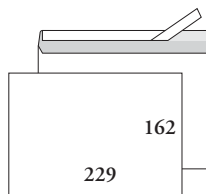

201530 C5 COMPACT SSS
grey inside print, strip-seal flap on
long edge, inside print PANTONE
428, 80 g offset