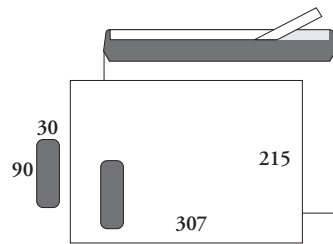

134000 C4 SECURITY SSS
strip-seal flap on long edge, black protective inside print, 100 g offset

134100 215 x 307P SECURITY SSS
window envelope, strip-seal flap on long edge, black protective inside print, 100 g offset