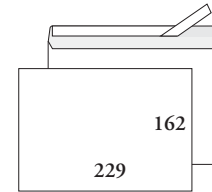

332520 C5 MUNKEN POLAR SSS
strip-seal flap on long edge,
inside print Cool Grey 2,
120 g FSC-certified Munken Polar