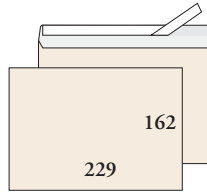

335020 C5 MUNKEN PURE SSS
strip-seal flap on long edge, inside print Cool Grey 2, 120 g FSC-certified Munken Pure