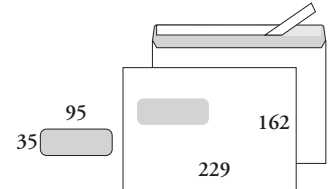

C/E5-ENVELOPES, PRIMUS

225010 C5 PRIMUS
gummed flap on long edge, grey inside print, 90 g offset

225020 C5 PRIMUS ki
window envelope, gummed flap on long edge, grey inside print, 90 g offset

225040 C5 PRIMUS SSS
strip-seal flap on long edge, grey inside print, 90 g offset