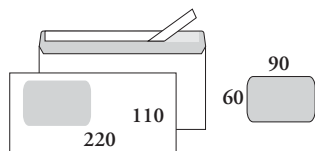

227050 E65 PRIMUS SSS I
maxi-window envelope, strip-seal flap on long edge, grey inside print, 90 g offset