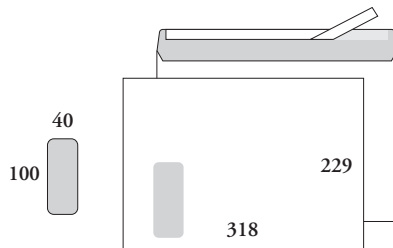

224040 EC4P PRIMUS SSS
window envelope, strip-seal flap
on long edge, grey inside print,
100 g offset