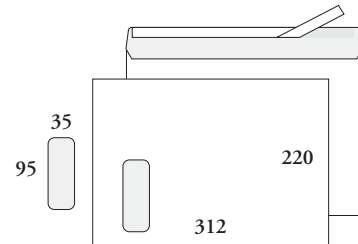

332420 C4 MUNKEN POLAR SSS
strip-seal flap on long edge,
inside print Cool Grey 2,
120 g FSC-certified Munken Polar

332430 220 x 312P MUNKEN POLAR SSS
window envelope, strip-seal flap on long edge, inside print Cool Grey 2, 120 g FSC-certified Munken Polar