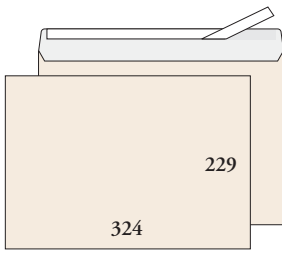

334020 C4 MUNKEN PURE SSS
strip-seal flap on long edge, inside print Cool Grey 2, 120 g FSC-certified Munken Pure