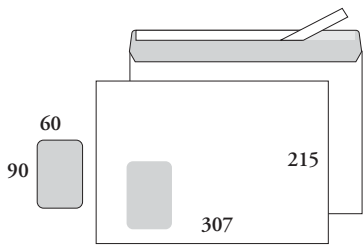

224071 215 x 307P PRIMUS SSS I
maxi-window envelope, strip-seal flap on long edge, grey inside print, 100 g offset