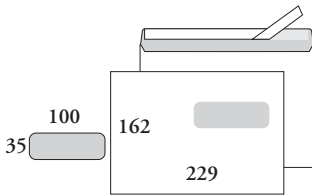

225050 C5 PRIMUS SSS H2
window envelope, strip-seal flap on long edge, grey inside print, 90 g offset