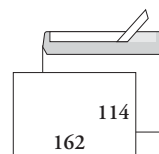

211600 C6 NATURA SSS
strip-seal flap on long edge,
compact grey inside print,
80 g FSC-certified paper