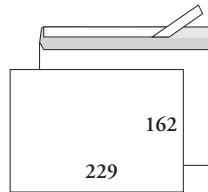

175100 C5 DIGI SSS
strip-seal flap on long edge, compact grey inside print, 90 g offset