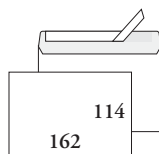

332620 C6 MUNKEN POLAR SSS
strip-seal flap on long edge,
inside print Cool Grey 2,
120 g FSC-certified Munken Polar