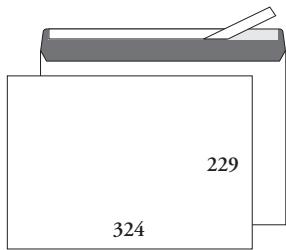

134000 C4 SECURITY SSS
strip-seal flap on long edge, black protective inside print, 100 g offset