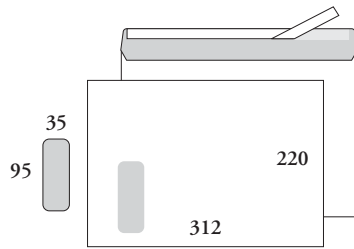

174000 220 x 312P DIGI SSS
window envelope, strip-seal flap on long edge, compact grey inside print, 95 g offset